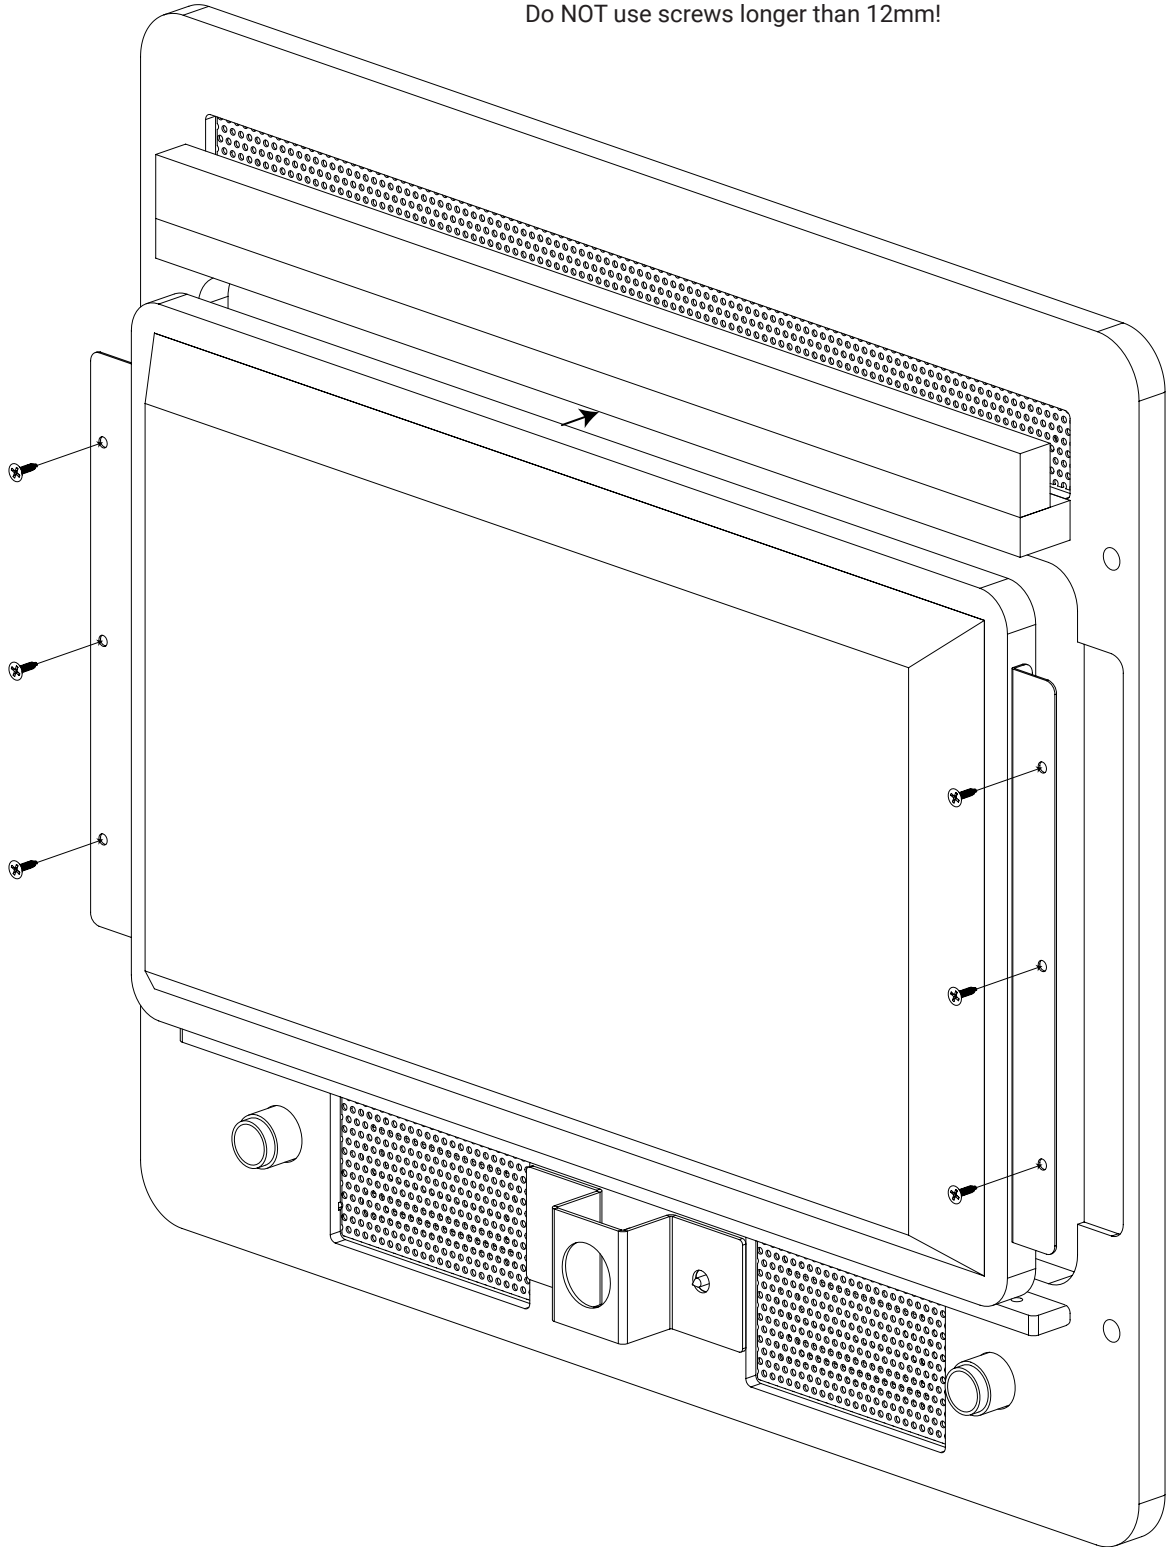

IKC | HQ ASIA
 Shanghai | China
 +86 (0) 21 6506 1232
 sales.cn@ikcplay.com
 www.ikcplay.com.cn

Cabinet

Required tools

Screws

S35

If the product comes already assembled, skip to next page.

Do NOT use screws longer than 12mm!

First, remove the front plate by unscrewing these four screws.

Power requirements

12V DC

Two possible ways to mount the product to the wall.

(1) Power socket within frame. (2) Power socket outside frame.

S16