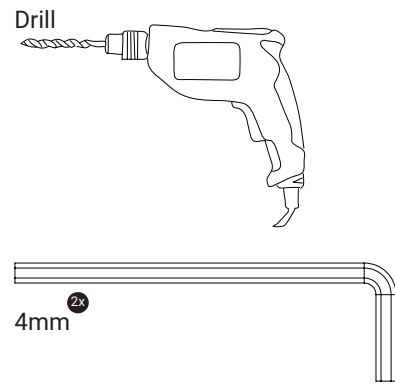

IKC | HQ ASIA
 Shanghai | China
 +86 (0) 21 6506 1232
 sales.cn@ikcplay.com
 www.ikcplay.com.cn

Cabinet

Required tools

Screws

S35

If the product comes already assembled, skip to next page.

Do NOT use screws longer than 12mm!