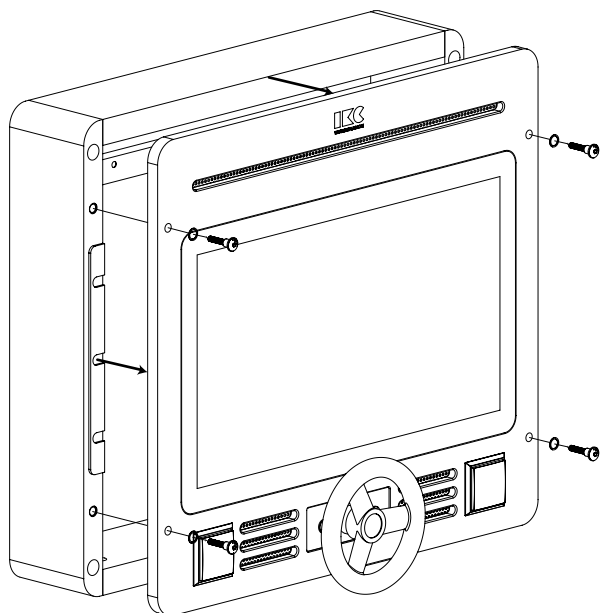

IKC | HQ ASIA
 Shanghai | China
 +86 (0) 21 6506 1232
 sales.cn@ikcplay.com
 www.ikcplay.com.cn

Cabinet

Required tools

Screws

S35

If the product comes already assembled, skip to next page.

Do NOT use screws longer than 12mm!

First, remove the front plate by unscrewing these four screws.

Power requirements

12V DC

Two possible ways to mount the product to the wall.

(1) Power socket within frame. (2) Power socket outside frame.

S16