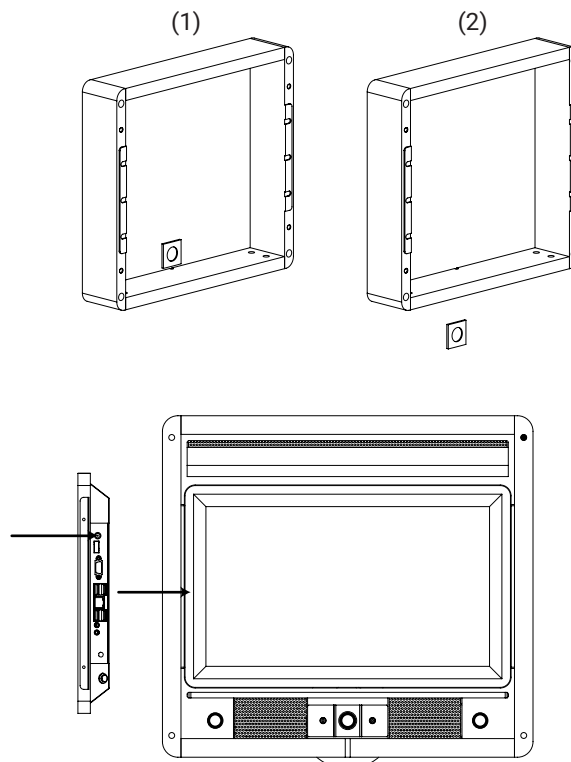

First, remove the front plate by unscrewing these four screws.

Power requirements

12V DC

Two possible ways to mount the product to the wall.

(1) Power socket within frame. (2) Power socket outside frame.

S16