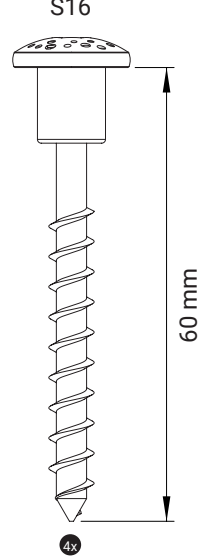

IKC | HQ ASIA
 Shanghai | China
 +86 (0) 21 6506 1232
 sales.cn@ikcplay.com
 www.ikcplay.com.cn

Cabinet

Required tools

Screws

S35

If the product comes already assembled, skip to next page.

Do NOT use screws longer than 12mm!

First, remove the front plate by unscrewing these four screws.

Power requirements

12V DC

Two possible ways to mount the product to the wall.

(1) Power socket within frame. (2) Power socket outside frame.

S16