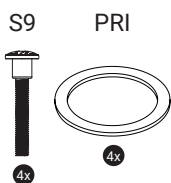

IKC | HQ ASIA
 Shanghai | China
 +86 (0) 21 6506 1232
 sales.cn@ikcplay.com
 www.ikcplay.com.cn

Cabinet

Required tools

Screws

S35

If the product comes already assembled, skip to next page.

Do NOT use screws longer than 12mm!

First, remove the front plate by unscrewing these four screws.

Power requirements

12V DC

Two possible ways to mount the product to the wall.

(1) Power socket within frame. (2) Power socket outside frame.

S16